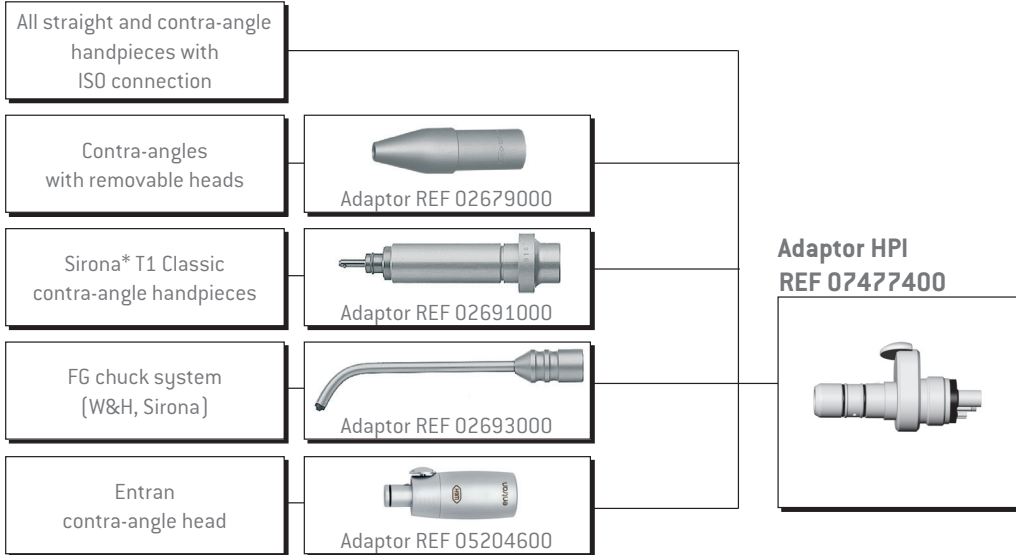

System overview adaptor Assistina TWIN (MB-302)

Straight and contra-angle handpieces

Turbines

*] Sirona and Multiflex® are trademarks of third parties not affiliated with W&H Dentalwerk Bürmoos GmbH