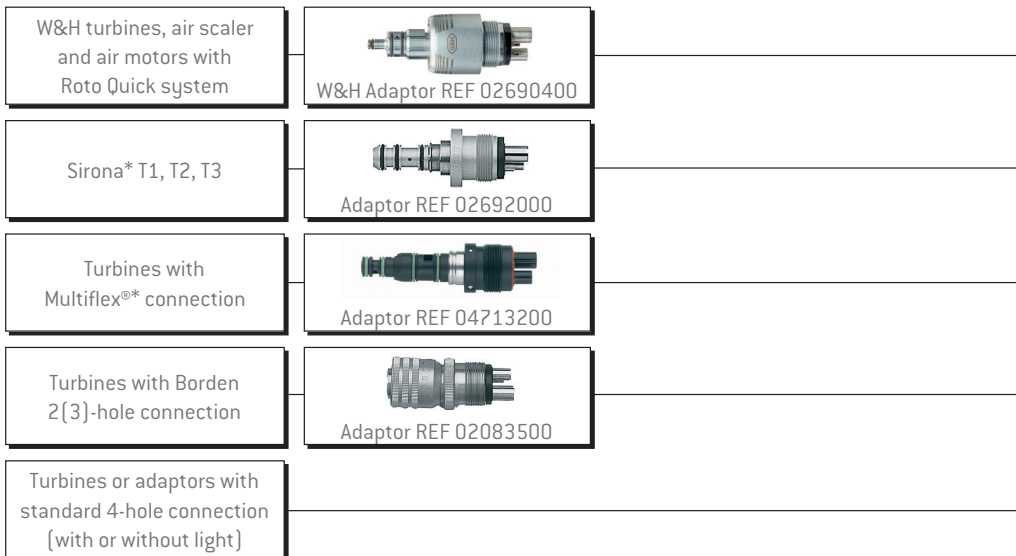

System overview adaptor Assistina TWIN (MB-302)

Straight and contra-angle handpieces

Turbines

*] Sirona and Multiflex® are trademarks of third parties not affiliated with W&H Dentalwerk Bürmoos GmbH