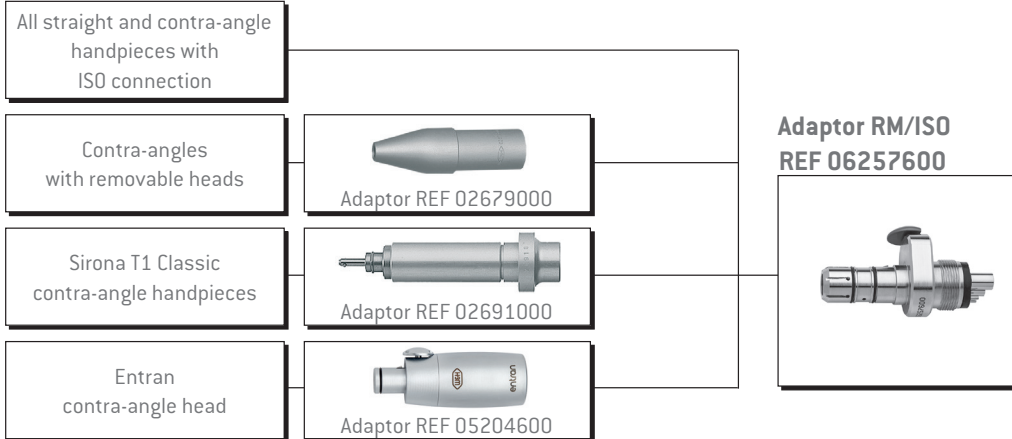

System overview adaptor Assistina 3x3 / 3x2

Straight and contra-angle handpieces

Turbines

***] Multiflex[®] is a trademark of a third party not affiliated with W&H Dentalwerk Bürmoos GmbH.