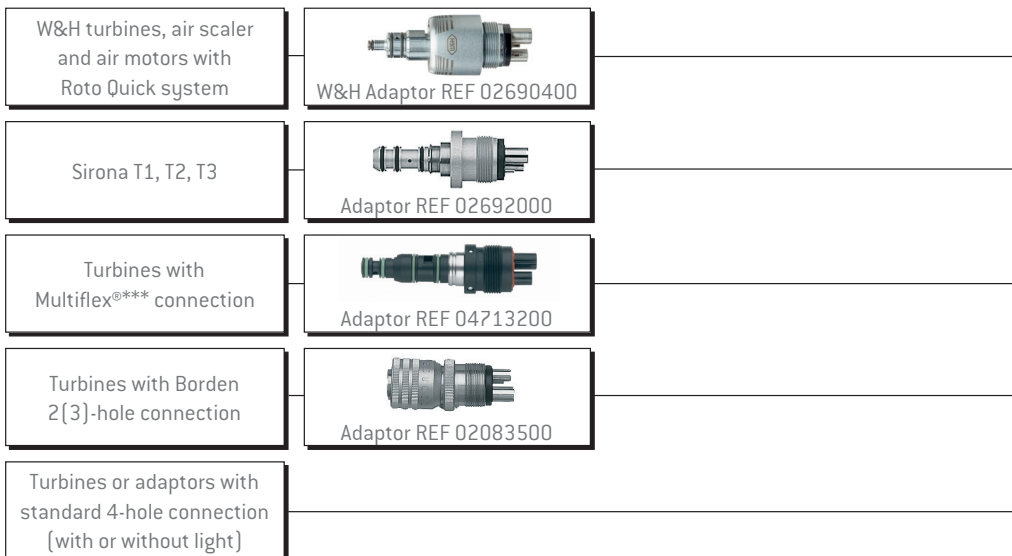

System overview adaptor Assistina 3x3 / 3x2

Straight and contra-angle handpieces

Turbines

***] Multiflex[®] is a trademark of a third party not affiliated with W&H Dentalwerk Bürmoos GmbH.